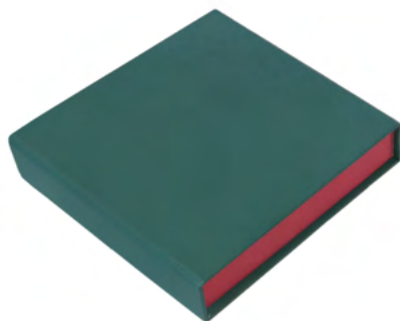

Universal

9x9x3cm

£0.84 - 2,000

£0.82 - 3,000

£0.80 - 5,000

Colours for reference only, we can provide boxes in any colour, size and in **GLOSS** or **MATT** finish.