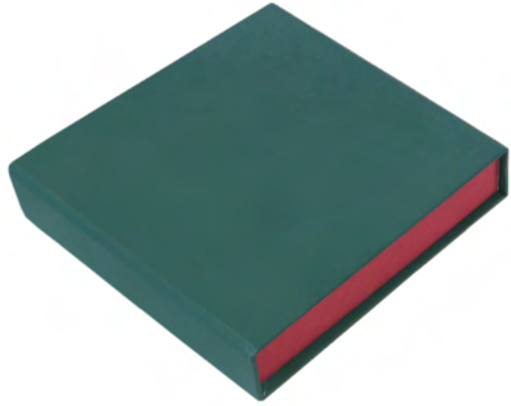

Large Necklace

14x14x2.5cm

£1.06 - 2,000

£0.97 - 3,000

£0.91 - 5,000